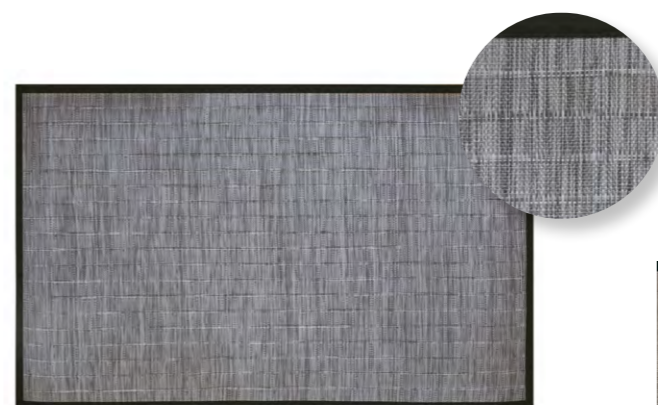

naturel
50 x 80 cm - 5408010000
50 x 110 cm - 5510010000

platine
5408015000
-

perle
5408030000
5510030000

tomette
5408047000
5510047000

Sac shopping
43 x 17 x 36 cm

Panier de rangement
Diam. 35 x H 47 cm

TAPIS
100% coton

Tapis imprimé- 640 g/m² - 60 x 90 cm
Printed Rugs