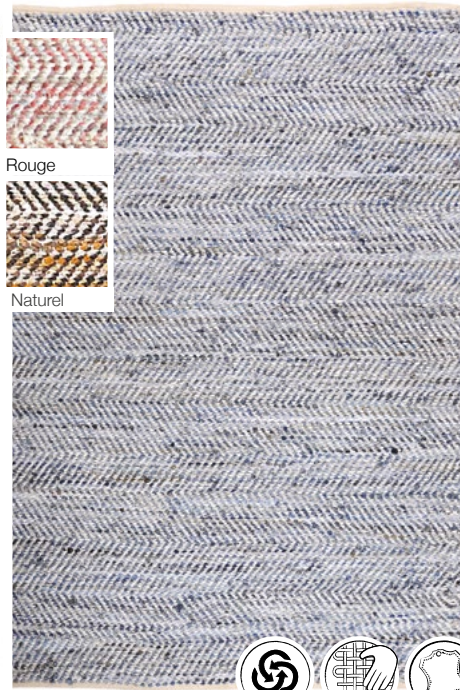

Tapis Rug 55 x 85 cm	Tapis Rug 160 x 230 cm
Blanc/Bleu	1035000031	1040220386
Rouge	2194036000	2230036000
Naturel	1035100030	1035000030

SARAH

60% coton recyclé, 40% laine.
60% recycled cotton, 40% wool.
Fibres naturelles recyclées. Natural recycled fiber.