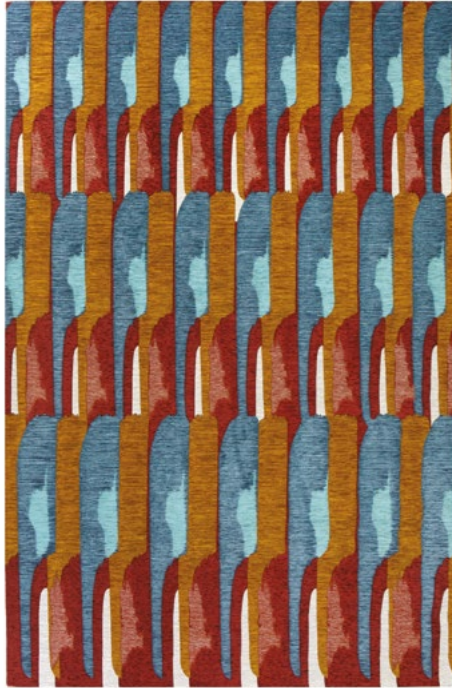

Tapis Rug 155 x 230 cm
Multico	3821090000

ALBA

30% coton, 34% polyester, 36% acrylique chenille.
30% cotton, 34% polyester, 36% acrylic chenille.