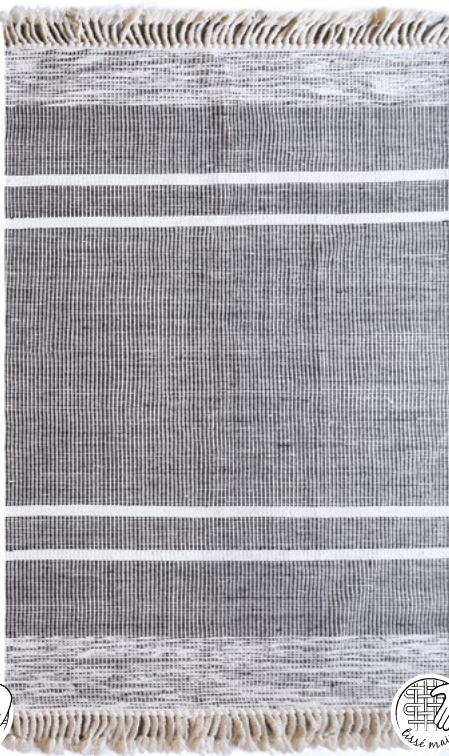

KOLENA

100% laine. 100% wool.
Finition frangée. *Fringes finish.*

	Tapis Rug 120 x 180 cm
Noir/Blanc	5500078000

CALLISTA

70% caoutchouc synthétique, 30% polytéréphtalate d'éthylène.
70% synthetic rubber, 30% polyethylene terephthalate.
Fibres recyclées. *Recycled fibers.*