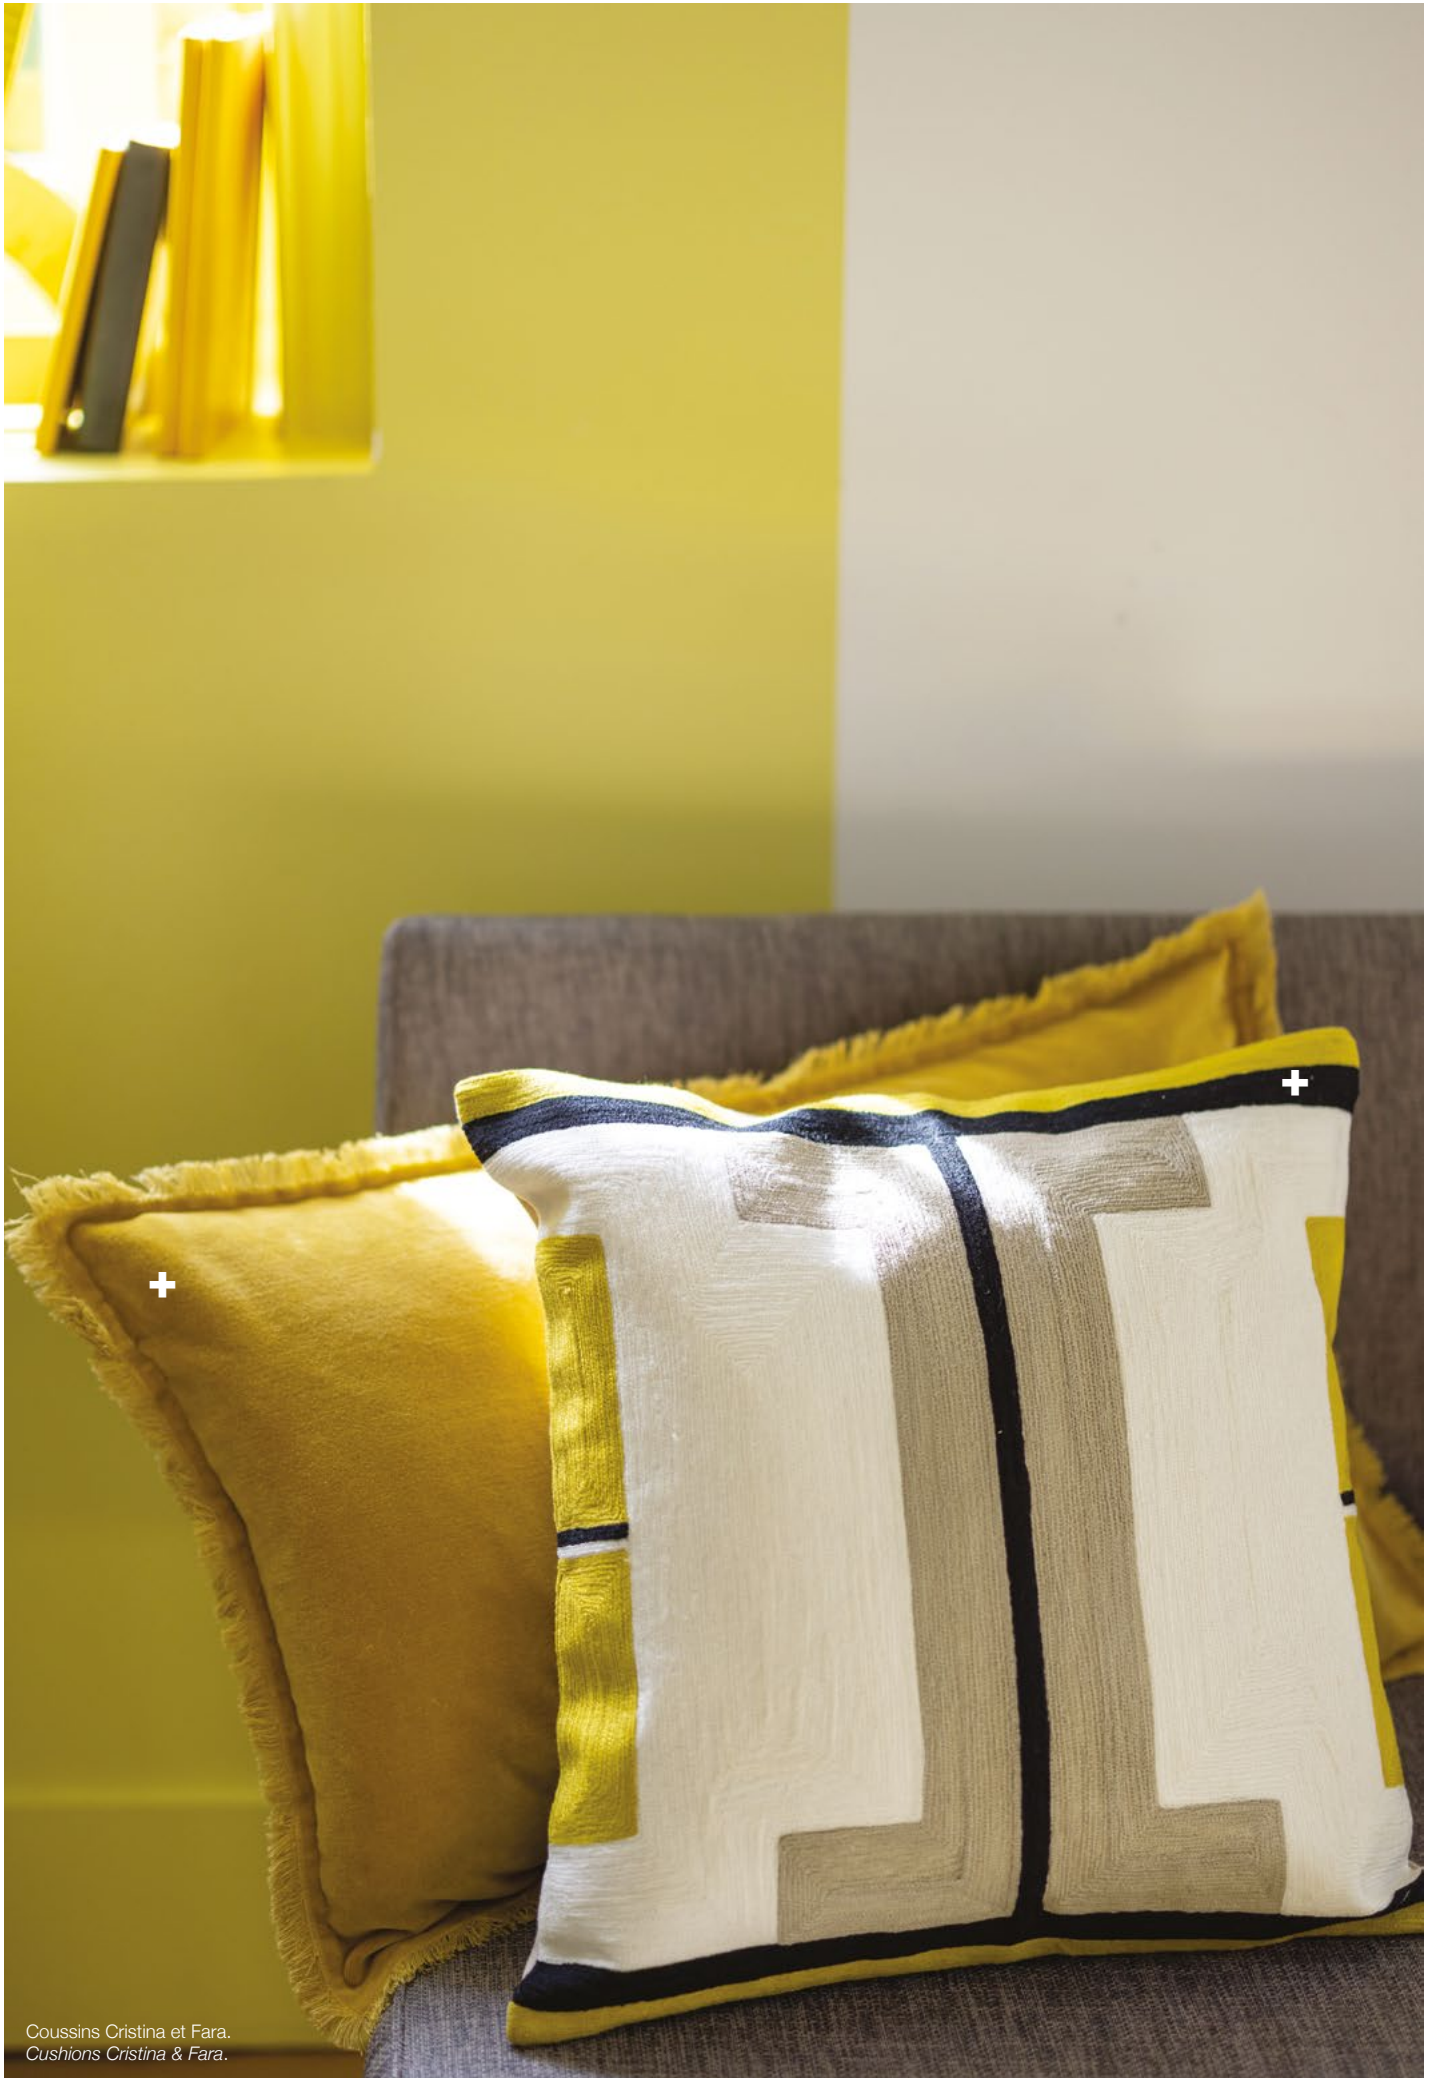

Coussins Cristina et Fara.
Cushions Cristina & Fara.